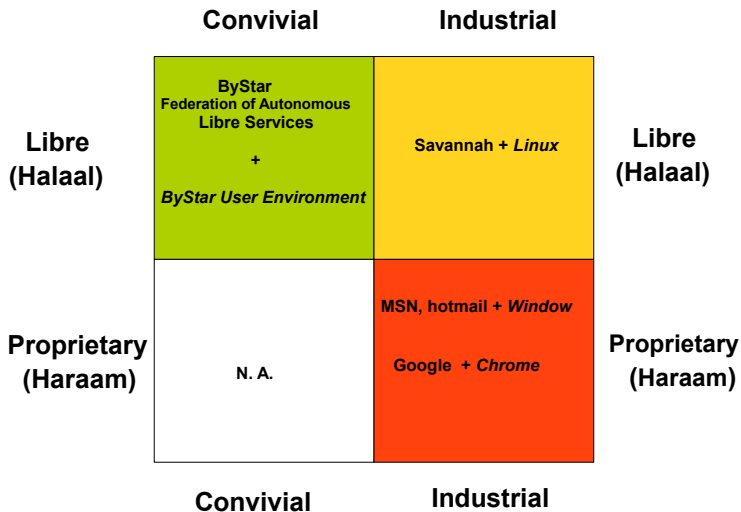

# ByStartEntities

# conceptLayers

BLUE: Conceptual  
ORANGE: Reality  
  
(lighter shade is old,  
darker is new)

# convivialServicesQuadrant

# convivialSoftwareServicesQuadrant