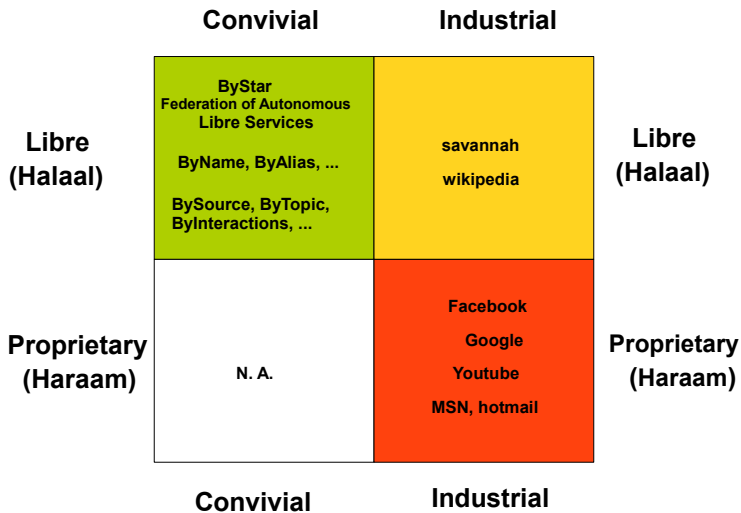

convivialServicesQuadrant