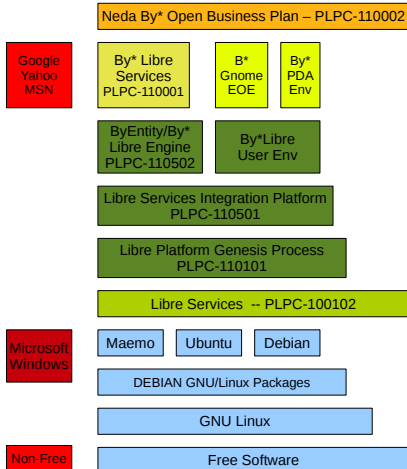

LS-LayersMinusTexting