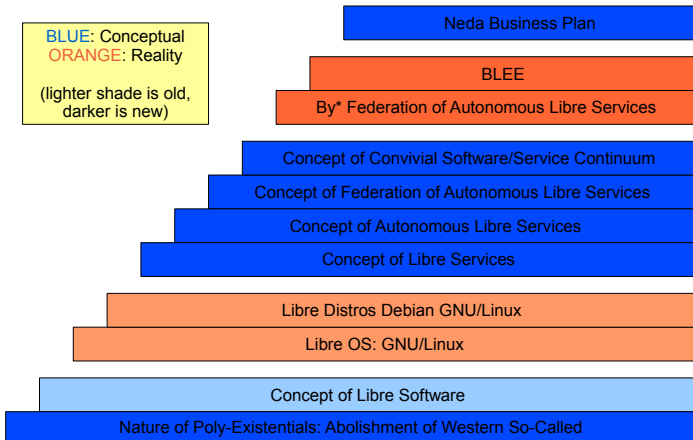

# ByStartEntities

# conceptLayers

BLUE: Conceptual  
ORANGE: Reality  
  
(lighter shade is old,  
darker is new)