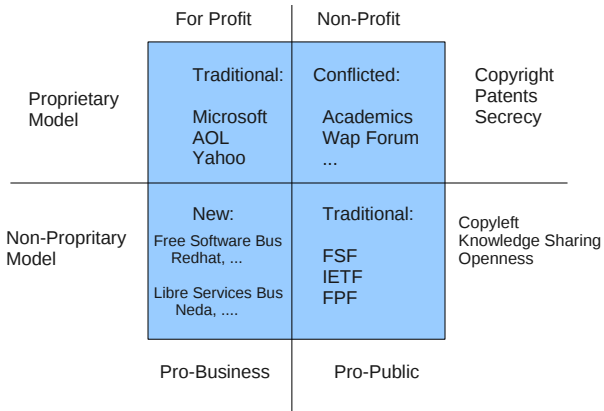

forProfitNonProprietaryQuadrant