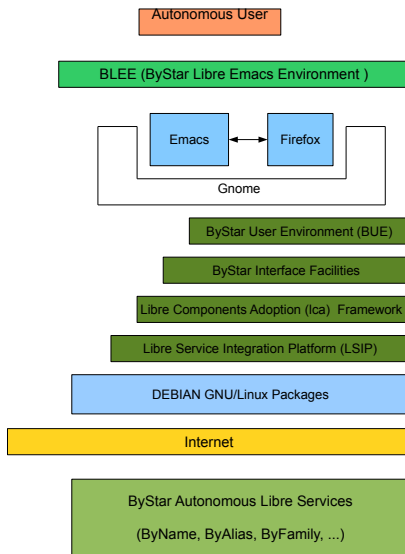

# Some Frame Title

- This text only appears in the presentation form

# Applicability

- ByStar Emacs User Environment
- ByStar Gnome User Environment
- ByStar Browser User Environment

Supported Form Factors: Desktop, Laptop, Netbook, Handset

ByStar Autonomous Libre Service: ByName, ByFamily,  
ByAlias, ByMemory, BySmb, ByWhere

## ByStar Autonomous Service Environment (BASE)

## ByStar User Environment (BUE)