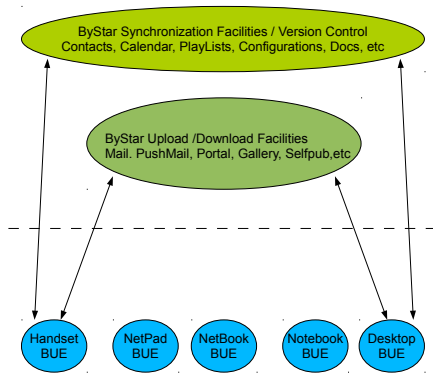

ByStar Autonomous Service Environment (BASE)

ByStar User Environment (BUE)